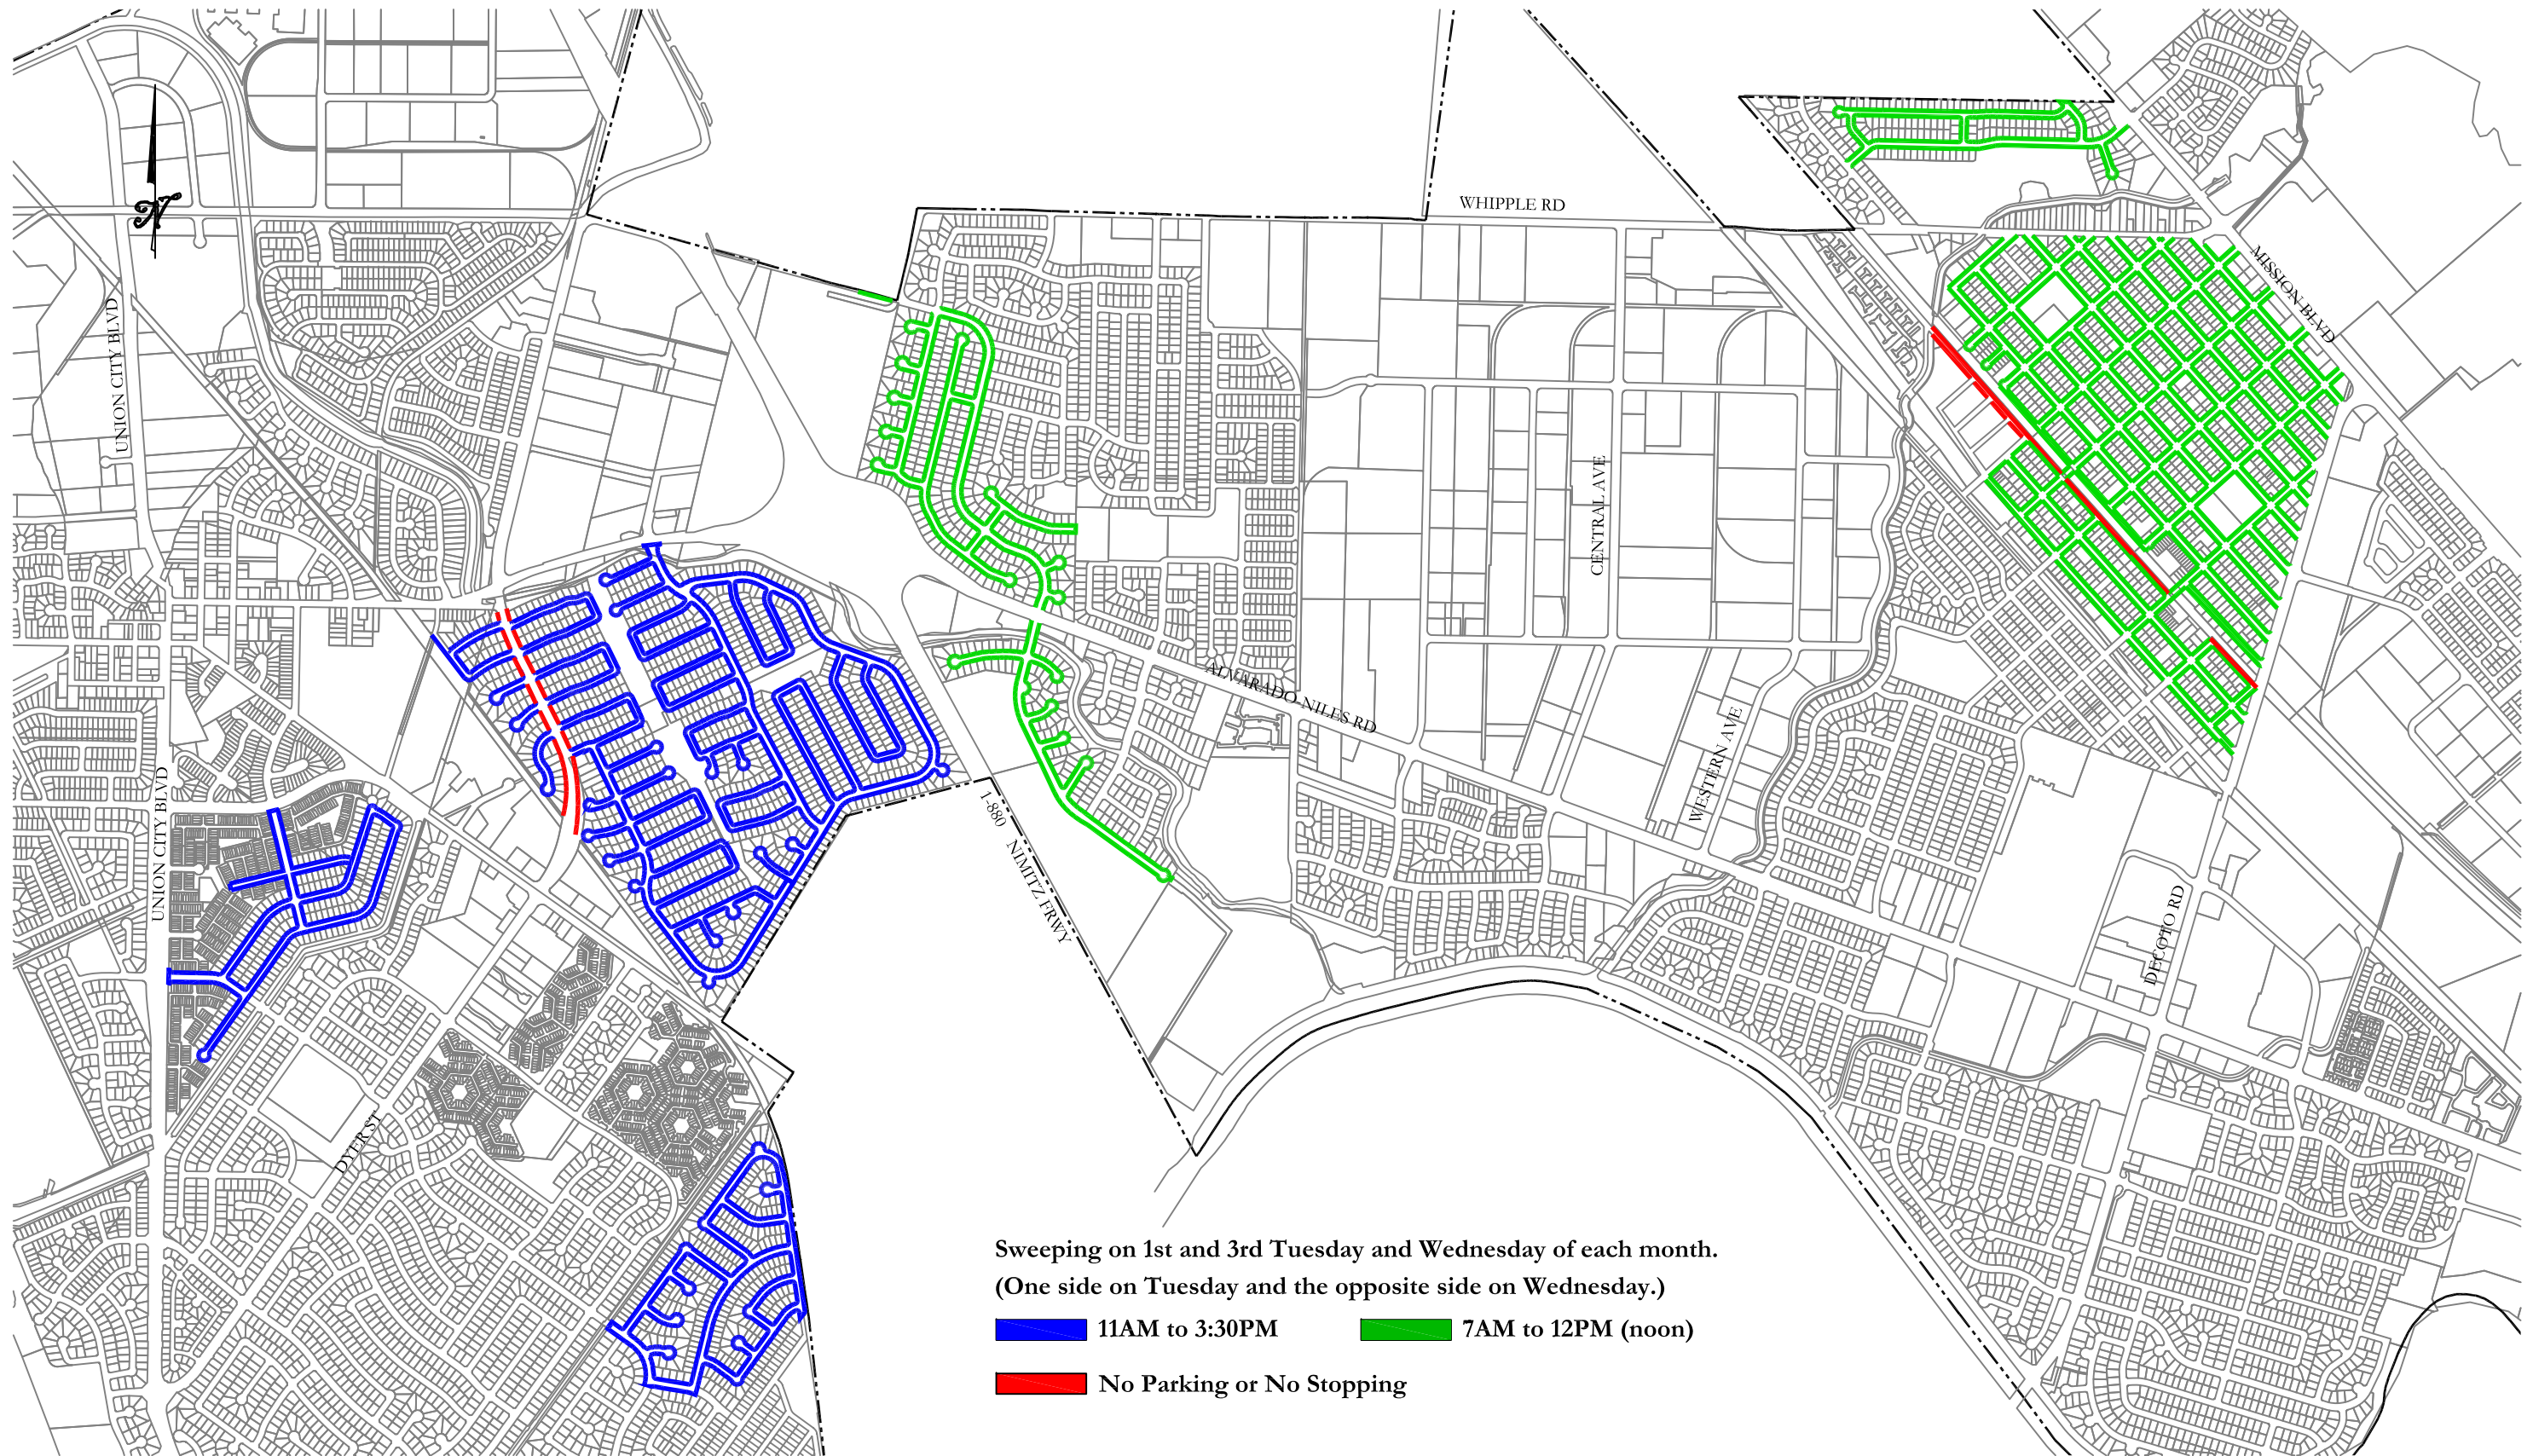

NEIGHBORHOODS WITH POSTED NO PARKING DURING STREET SWEEPING HOURS

Sweeping on 1st and 3rd Tuesday and Wednesday of each month.
(One side on Tuesday and the opposite side on Wednesday.)

 11AM to 3:30PM	 7AM to 12PM (noon)
 No Parking or No Stopping	